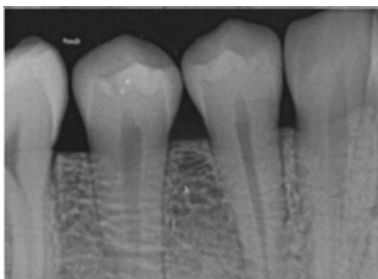

xrddental

Dental Equipment - www.xrddental.com

XRD Dental Equipment - Orlando FL 32836
+ 1 (407) 319-1348 - info@xrddental.com